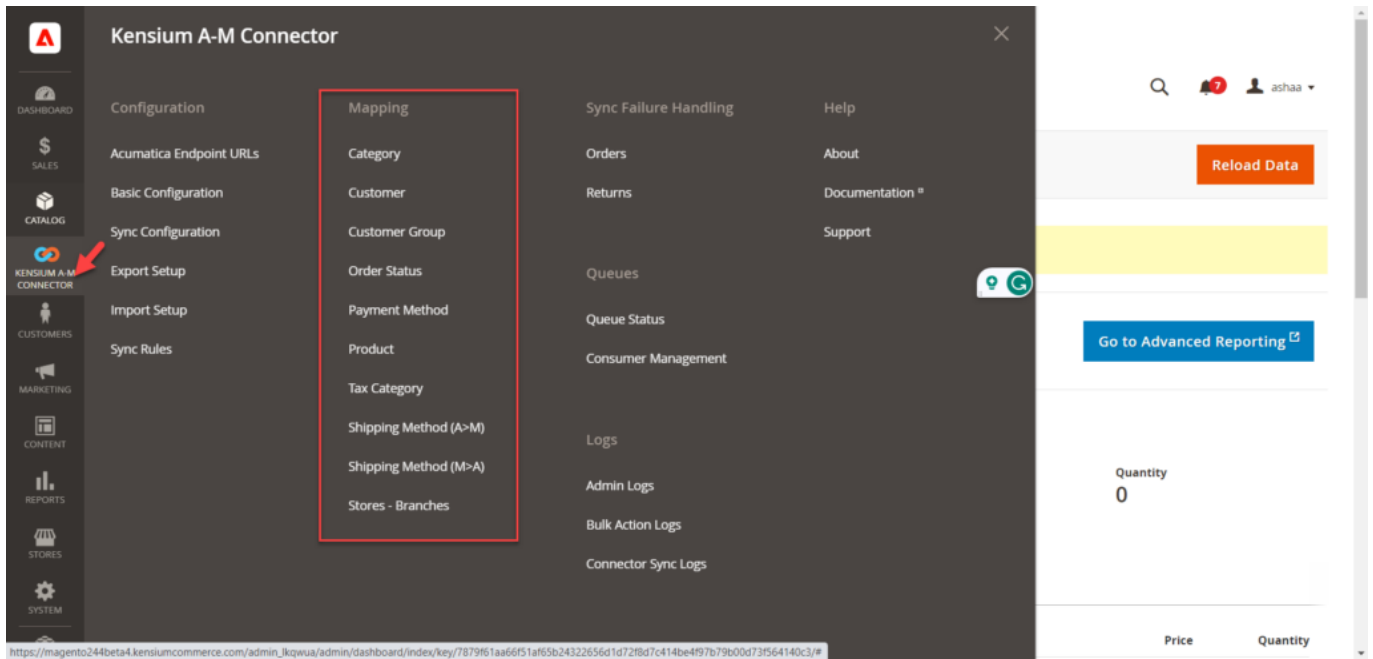

Mapping in Magento

 In Magento, you will be allowed to do the mapping for different sections. To sync the data from Magento Connector to Acumatica you need to do the mapping of the items first. These maps are extremely important to sync the data between the Magento and Acumatica through the connector.

Mapping options in A-M Connector screen