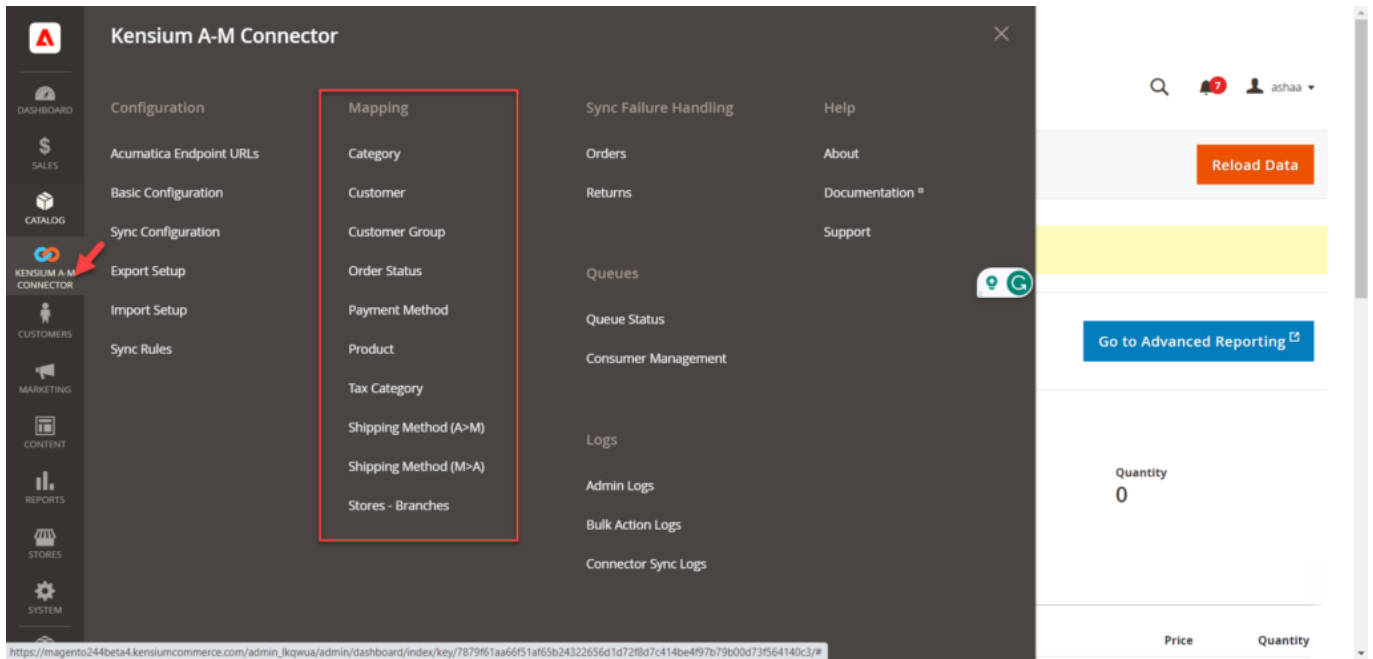

# Mapping in Magento

 In Magento, you will be allowed to do the mapping for different sections. To sync the data from Magento Connector to Acumatica you need to do the mapping of the items first. These maps are extremely important to sync the data between the Magento and Acumatica through the connector.

Mapping options in A-M Connector screen