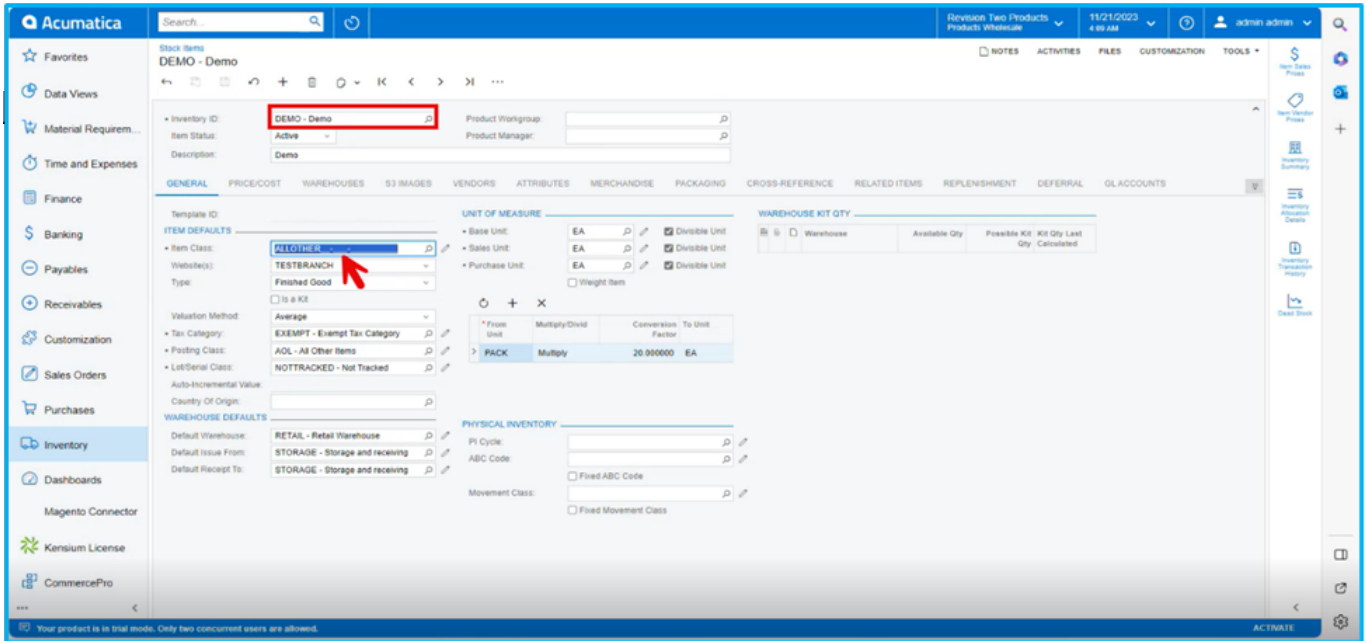

1-18 of 315 records

1 of 18 pages

Stock Items

- You need to create a new **[Inventory ID]**.
- Select the **[Item status]** from the drop-down.
- You can add the **[Description]** about the created item.

GENERAL

- You need to assign the created **[Item class]** to the inventory ID.

Item Class

Merchandise

1. Click on the **[Merchandise]** tab.
2. You can view the mapped Merchandise attributes.
3. The sections are placed according to the section numbers provided in the item classes screen.