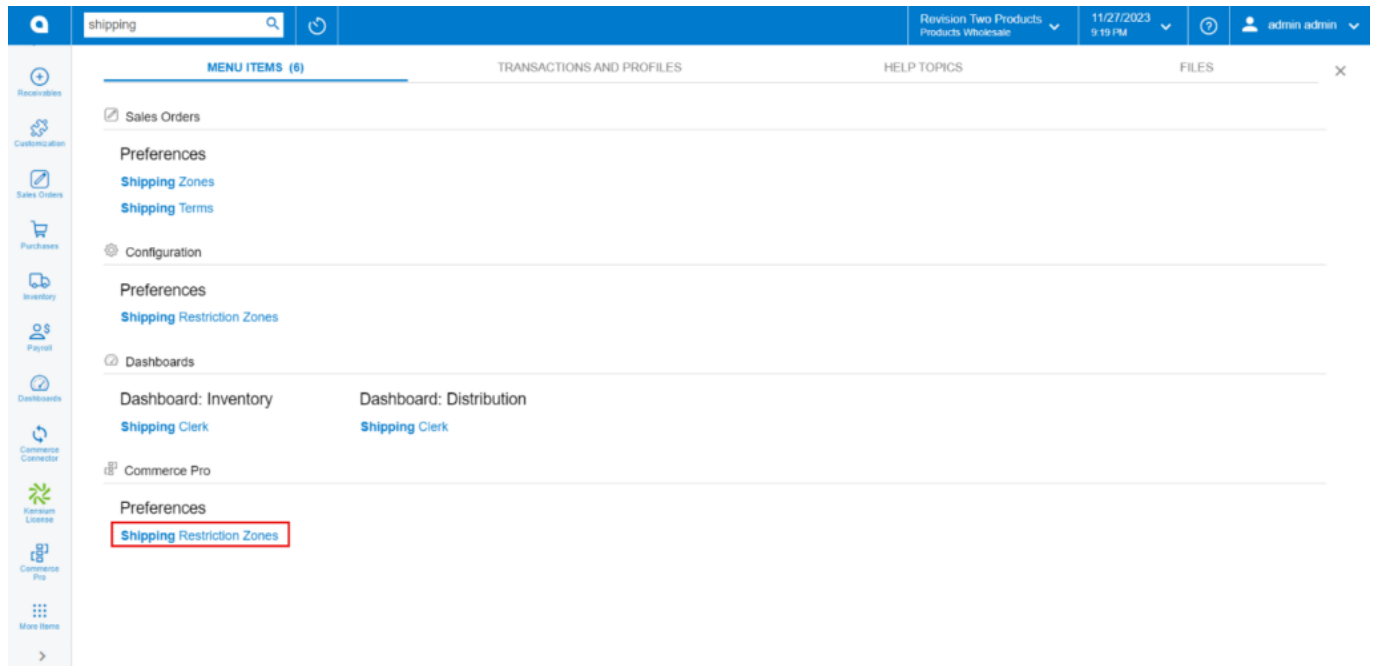

Shipping Restrictions Zones

Stay in compliance with regulations and laws by configuring Acumatica to apply restriction zones when shipping stock items on locations, item class, and inventory item.

- To access **[Shipping Restrictions Zones]**, you must enable the check box for **[Shipping Restrictions Zones]**, under CommercePro Features.
- Click on **[Save]**.

The Impacted areas for Collect and then ship is below.

- Shipping Restrictions
- Salese order
- Process order

CommercePro

- You need to search for Shipping Restrictions Zone in the global search bar.

The screenshot shows the Kensium CommercePro interface. The top navigation bar includes a search bar with 'shipp' entered, a refresh icon, and user information for 'admin admin'. The main content area is divided into sections: 'MENU ITEMS (6)', 'TRANSACTIONS AND PROFILES', 'HELP TOPICS', and 'FILES'. The 'MENU ITEMS' section is expanded to show 'Sales Orders', 'Preferences', 'Configuration', 'Dashboards', and 'Commerce Pro'. Under 'Preferences', 'Shipping Restriction Zones' is highlighted with a red box. The 'Dashboards' section shows 'Dashboard: Inventory' and 'Dashboard: Distribution', each with a 'Shipping Clerk' link. The 'Commerce Pro' section also shows 'Shipping Restriction Zones' as a preference.