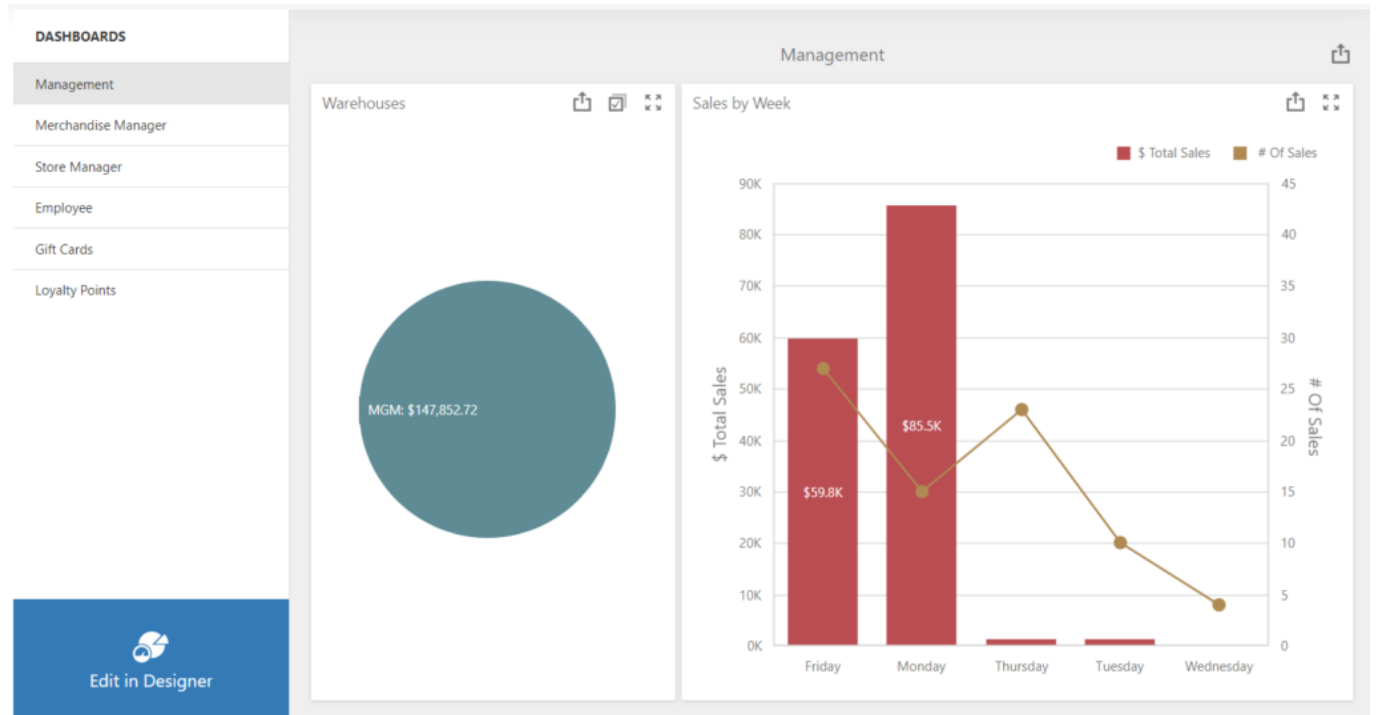

Screenshots

Dashboard Viewer

Gift Cards

Gift Cards [?] [↗] [👤]

Active [v] Code (exact) Member (exact) Show: 25 [v] [≡] Fields [v] [⬇]

Status	Id ▲	Physical Code	Member ID ⇅	Balance ⇅	Created On ⇅
✓	1	321321321	-	\$0.00	6/2/2022
✓	2	123456789	-	\$0.00	6/2/2022