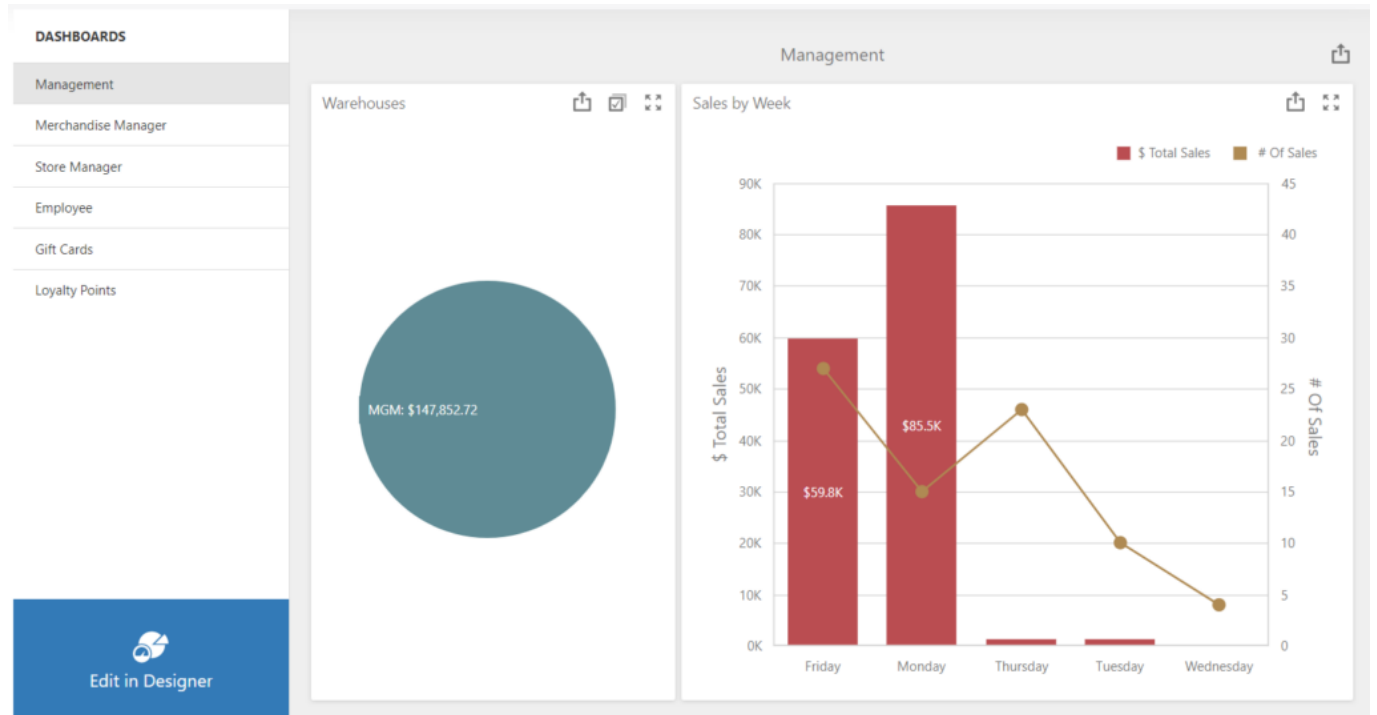

Screenshots

Dashboard Viewer

Gift Cards

Gift Cards [?] [↗] [👤] [▼]

Active [▼] Code (exact) Member (exact) Show: 25 [▼] [≡] Fields [▼] [⬇]

Status	Id ▲	Physical Code	Member ID ⇅	Balance ⇅	Created On ⇅
✓	1	321321321	-	\$0.00	6/2/2022
✓	2	123456789	-	\$0.00	6/2/2022