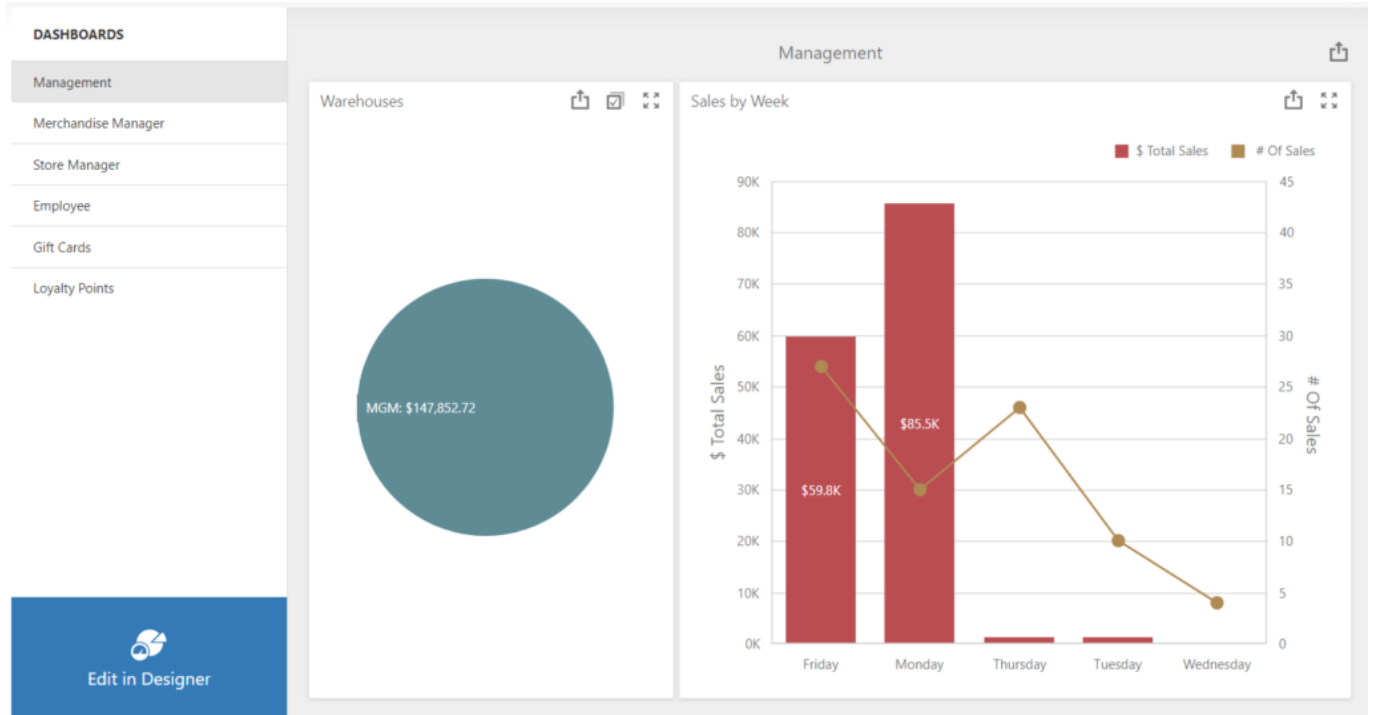

Screenshots

Dashboard Viewer

Gift Cards

The screenshot shows the 'Gift Cards' management interface. It includes a sidebar with 'Gift Cards' selected. The main area has filters for 'Active', 'Code (exact)', and 'Member (exact)'. A 'Show:' dropdown is set to '25'. There are icons for help, share, and user profile. Below the filters is a table with columns: Status, Id, Physical Code, Member ID, Balance, and Created On.

Status	Id	Physical Code	Member ID	Balance	Created On
✓	1	321321321	-	\$0.00	6/2/2022
✓	2	123456789	-	\$0.00	6/2/2022