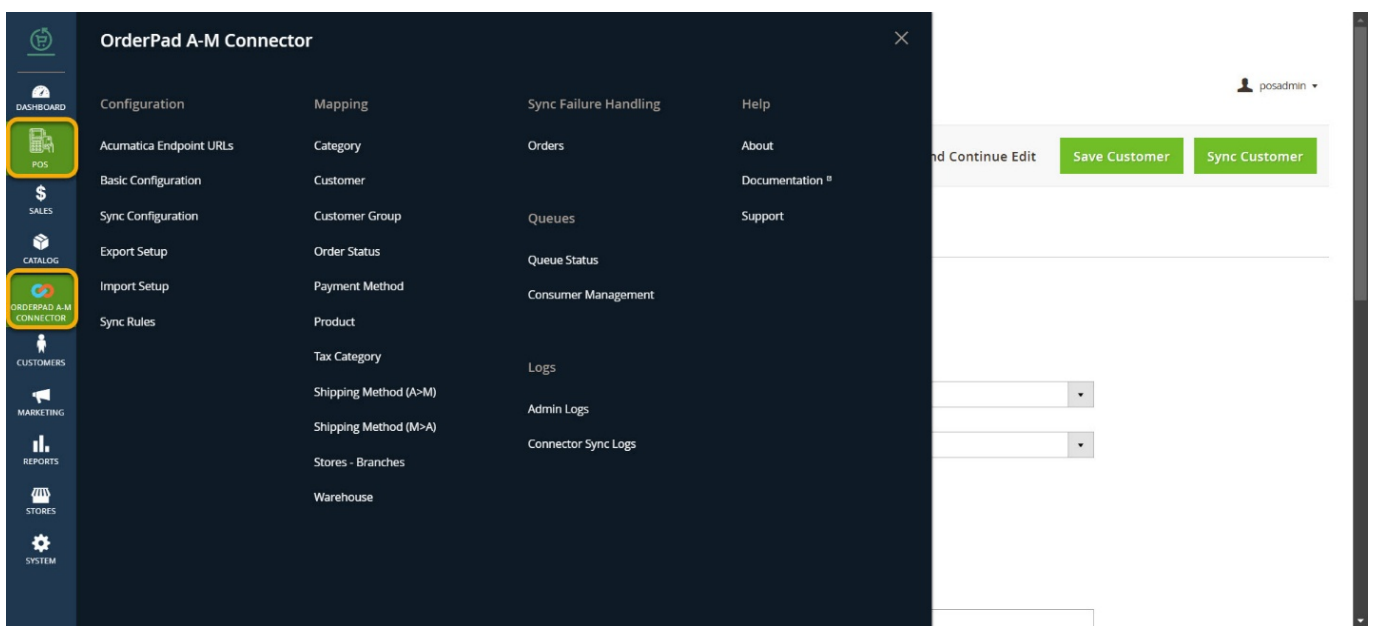

# OrderPad Configuration Guide

## Acumatica Connector and Kensium POS for OrderPad

For OrderPad, we have introduced two new options in the [ Admin] section of OrderPad.

1. OrderPad A-M Connector
2. Kensium POS

These two menus are available on the left panel of OrderPad admin account as shown below.

OrderPad Acumatica Connector and Kensium POS in OrderPad