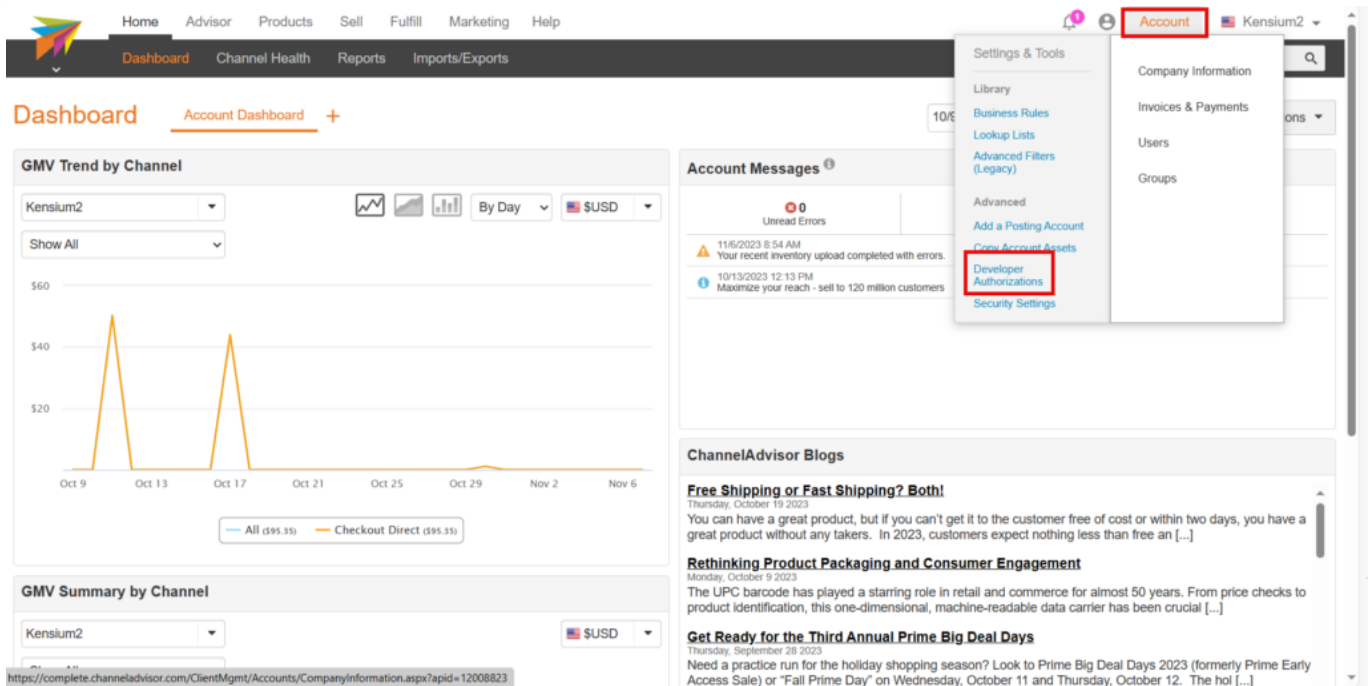

# Account ID

- ✖ To view **[Account ID]** you need to login into Channel Advisor Connector.
- Click on **[Developer Authorization]** under **[Account]** in Rithum Connector. You will be redirected to a new screen.

Click on Developer Authorization

- Your name will appear in the **[Developer name column]** after being extracted from your add mail ID.
- You can copy the **[Account ID]** that appears next to your name in **[Developer Authorizations]** and paste it in **[Account ID]** field in Acumatica.