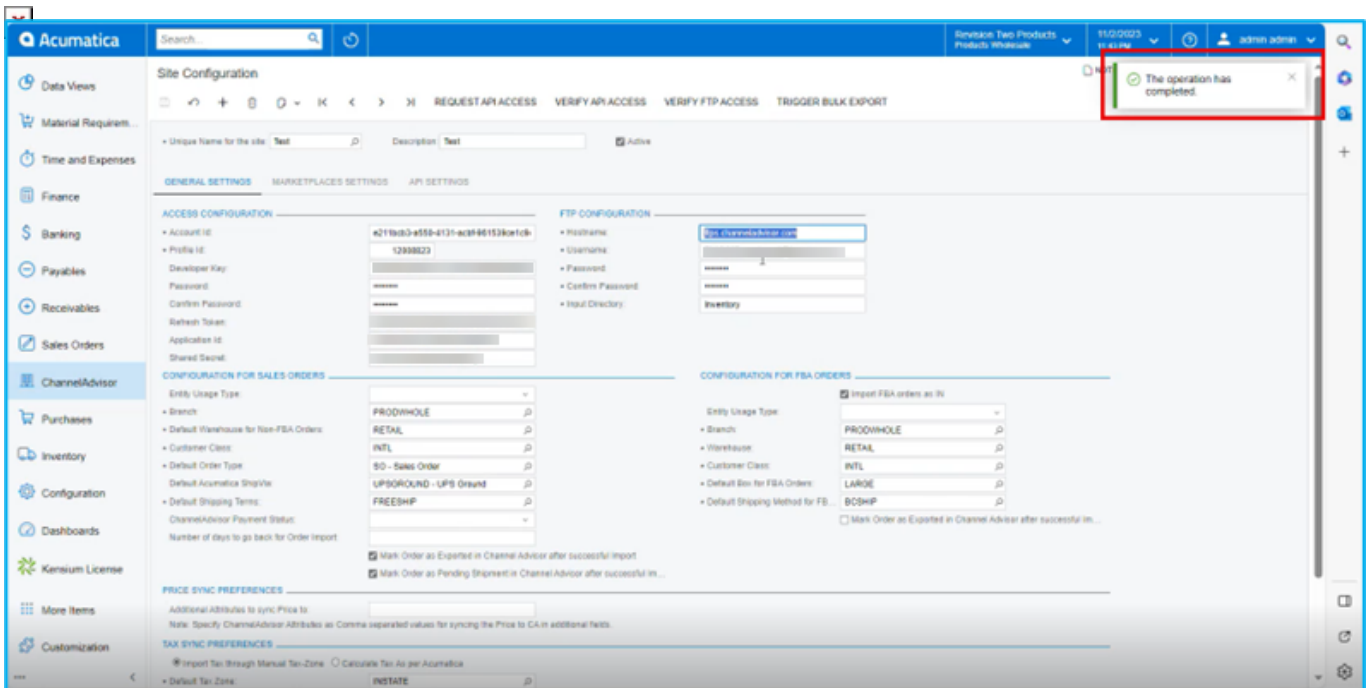

The screenshot shows the Acumatica interface for Site Configuration. The 'Active' checkbox is checked. The 'FTP CONFIGURATION' section is expanded, showing the following fields:

- Hostname: ftp.channeladvisor.com
- Username: [Redacted]
- Password: [Redacted]
- Confirm Password: [Redacted]
- Input Directory: Inventory

- A pop-up will appear on the top right-hand corner on the screen confirming **[The Operation has Completed]**.

Operation Completed

All this data that comes with the various product counts will be visible to you. All these arrive with the product information. As a result, whenever a product is updated, produced, and designated for CA, it enters Channel Advisor Connector via the FTP method, and you will see the file or listing appear here.